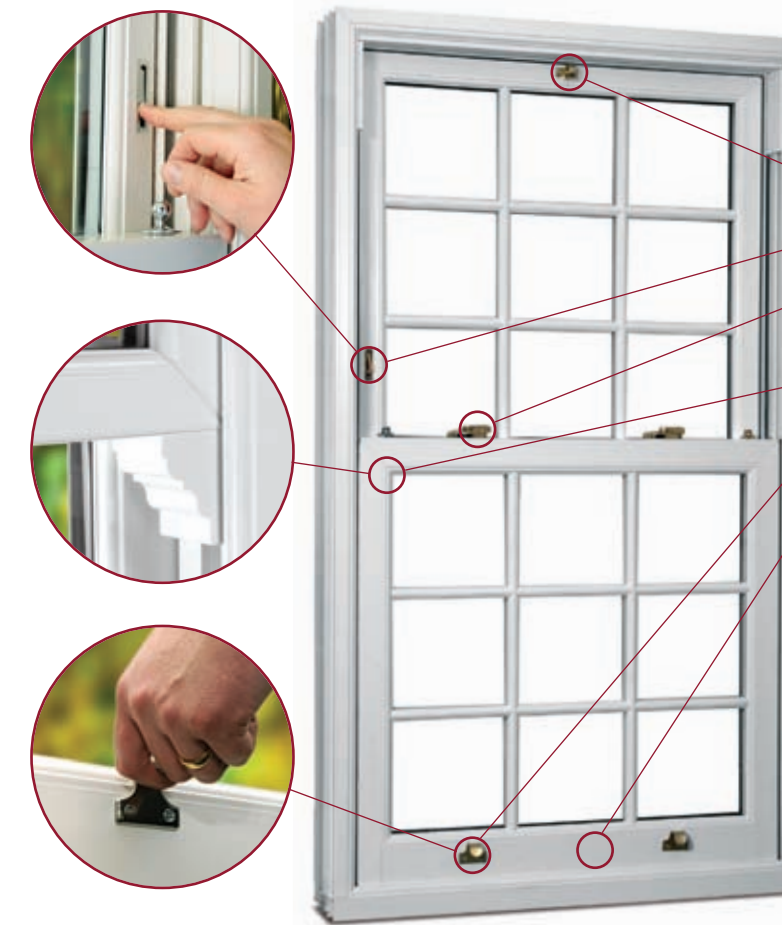

### style & glazing options

Select from a number of styles, all beautifully made to match the window for which they are replacing. Available in 50/50 split, 1/3rd over 2/3rd and 2/5ths over 3/5ths configurations.

The traditional Georgian glazing bar arrangement may also be replicated by concealing the glazing bars within the double glazed unit, or by surface mounting the bars onto the external faces of the double glazed unit.

### balances

Instead of weights, pulleys and a cord to hold the sashes in position, they feature a pair of sophisticated spring balances to take over the sash retention. The benefit is that it gives a reliable and smooth glide operation of the opening sash.

### 'tilt & open' feature

An ingenious 'tilt inwards' opening facility allows for easy cleaning from the inside.