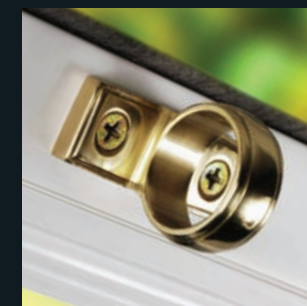

The modern sash not only emulates the aesthetics of their traditional timber equivalent, but they also offer additional benefits...

- High weather performance characteristics
- Releasable restrictors
- A night vent position
- Improved security locking
- A tilt facility to allow cleaning from the inside
- Excellent thermal capabilities